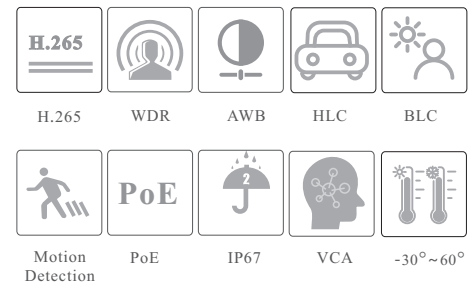

CAMERA

TD-9421S3

2MP IR Water-proof Bullet Network Camera

- 2MP (1920 × 1080) H.265 coding
- Max.resolution: 1920 × 1080
- ICR auto switch, true day / night, ROI coding
- 3D DNR, digital WDR, HLC, BLC, Defog
- 20~30m IR night view distance
- 1CH audio input; Hardware reset
- Built-in micro SD card slot, up to 128GB
- DC12V/PoE power supply
- IP 67 ingress protection
- Support dual streams
- Support mobile surveillance by smart phones and tablet PCs with iOS or Android OS
- Intelligent analytics: video blur detection, line crossing detection and region intrusion detection