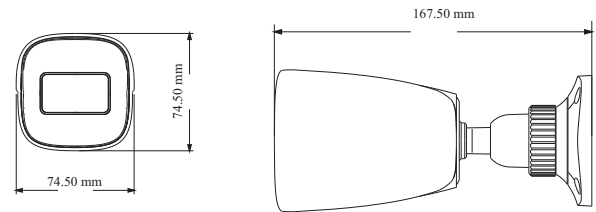

Operating Environment	- 30 °C ~ 60 °C (-22°F~140°F) Humidity: less than 95 % (non-condensing)
Dimensions (mm)	167.5 × 74.5 × 167.5
Weight (net)	Approx. 0.39KG
Installation	Ceiling mounting; Wall mounting
Certificate	CE, FCC
Environmental Protection	Complies with Directive EU RoHS, WEEE(2012/19/EU) , directive 94/62/EC and REACH(EC1907/2006)

DIMENSIONS