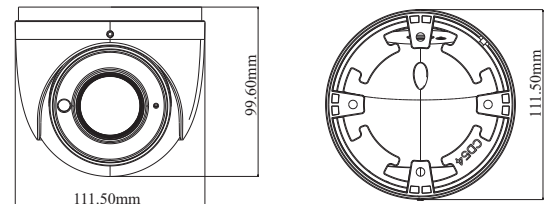

### SPECIFICATIONS

Specifications	Model	TD-9525S2H
<b>Camera</b>		
Image Sensor		1 / 2.8 "CMOS
Image Size		1920 × 1080
Electronic Shutter		1 / 25 s ~ 1 / 100000 s
Iris Type		Fixed Iris
Min. Illumination		0.005 lux@F1.6, AGC ON; 0 lux with IR 0.0028 lux@F1.2, AGC ON; 0 lux with IR
Lens		2.8 ~ 12 mm @F1.4, horizontal field of view: 95.4° ~ 35.5°
Lens Mount		Φ14
Wide Dynamic Range		Digital WDR
BLC		Yes
HLC		Yes
Defog		Yes
Digital NR		3D DNR
Angle Adjustment		Pan: 0°~360°; Tilt:0°~80°; Rotation: 0°~360°
<b>Image</b>		
Video Compression		Main stream: H.265 / H.264; Sub stream: H.265 / H.264 / MJPEG
H.264 Compression Standard		Baseline Profile/Main Profile/High Profile
Resolution		1080P ( 1920 × 1080 ), 720P ( 1280 × 720 ), D1, CIF, 480 × 240
Main Stream		60Hz : 1080P( 1 ~ 30fps ) / 720P( 1 ~ 30fps ) 50Hz : 1080P( 1 ~ 25fps ) / 720P( 1 ~ 25fps )
Sub Stream		60Hz : D1/CIF/480x240 (1~30fps); 50Hz: D1/CIF/480x240 (1~25fps)
Bit Rate		128 Kbps ~ 4 Mbps
Bit Rate Type		VBR / CBR
Audio Compression		G711A / U
Image Settings		ROI, Saturation, Brightness, Chroma, Contrast, Wide Dynamic, Sharpen, NR, etc. adjustable through client software or web browser
ROI		Each ROI to be configured separately
<b>Interfaces</b>		
Network		RJ 45
Video Output		NO
Audio		NO
Storage		Built-in micro SD card slot; up to 128GB
Hardware Reset		Yes
<b>Functions</b>		
Remote Monitoring		Web browsing, CMS remote control
Online Connection		Support simultaneous monitoring for up to 3 users; Support multi-stream real time transmission
Network Protocol		UDP, IPv4, IPv6, DHCP, NTP, RTSP, PPPoE, DDNS, SMTP, 802.1x, UPnP, HTTPs, HTTP, QoS
Interface Protocol		ONVIF
Storage		Network remote storage; micro SD card storage
Smart Alarm		Motion detection, SD card error, SD card full
General function		Watermark, IP address filtering, video mask, heartbeat, illegal login lock
PoE		Yes
IR Distance		30 ~ 50 m
Ingress Protection		IP 67
<b>Others</b>		
Power Supply		DC12V/PoE
Power Consumption		< 9.5W

### DIMENSIONS