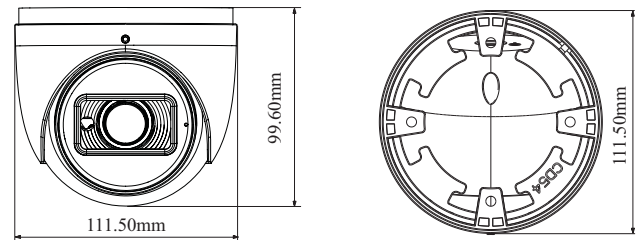

PoE	Yes , IEEE802.3af
IR Distance	30 ~ 50 mm
Ingress Protection	IP 67
<b>Others</b>	
Power Supply	DC12V/PoE
Power Consumption	< 10.5W
Operating Environment	- 30 °C ~ 60 °C (-22°F~140°F) Humidity: less than 95 % (non-condensing)
Dimensions ( mm )	Φ 111.5 × 99.6
Weight ( net )	Approx. 0.67KG
Installation	Ceiling mounting ( wall mounting available with the junction box and bracket)
Certificate	CE, FCC
Environmental Protection	Directive EU RoHS, WEEE(2012/19/EU) , directive 94/62/EC and REACH(EC1907/2006)

### DIMENSIONS