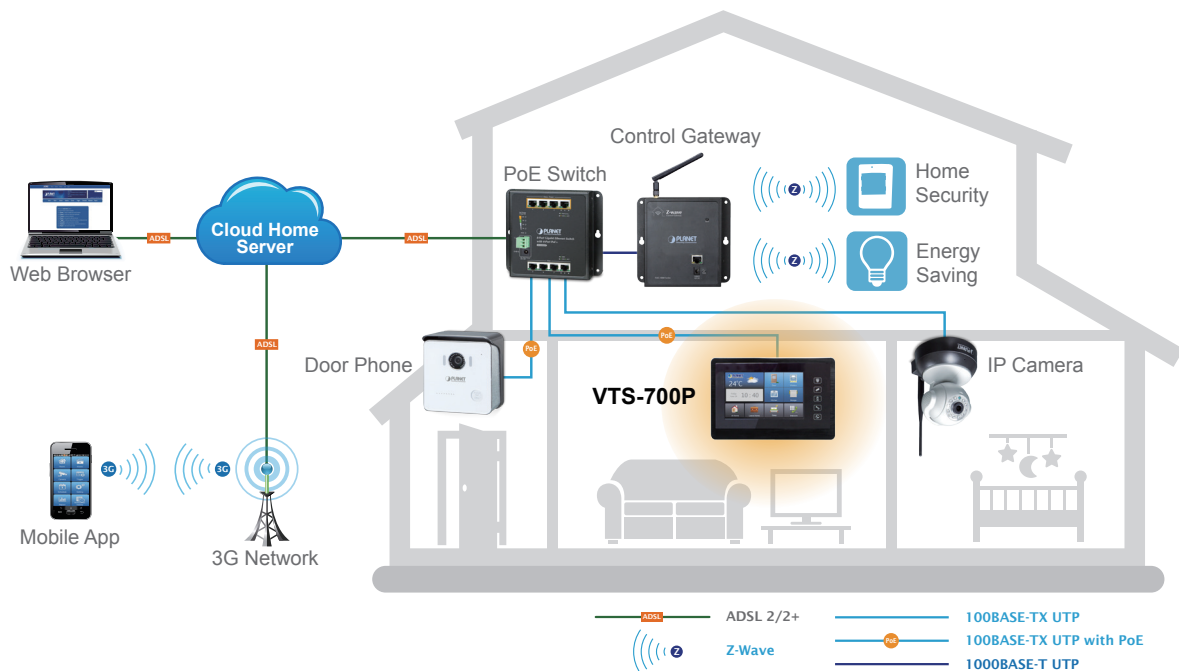

Home Automation Management with Personal Scene Mode

You can easily install the HAC-1000 Z-Wave Home Automation Control Gateway for home automation system control on your Indoor Touch Screen. In the "Scene" mode, you can set everything you want in every room of your home for any activity or anything in-between from morning to night. Four kinds of scenes can be created and customized to your personal preferences.

Multiple Scene Modes For Smart Home

Audio in HD Quality

Experience PLANET's crystal clear sound in the HDP-1100PT Door Phone and VTS-700P SIP Indoor Touch Screen PoE Video Intercom. The Acoustic Echo Cancellation (AEC) technology is adopted in PLANET's HDP-1100PT Door Phone and VTS-700P SIP Indoor Touch Screen PoE Video Intercom to minimize the sound signal distortion. In addition, with echo suppression, you'll feel like you're talking to your caller face-to-face, thus guaranteeing the best-in-class sound quality.

Applications

The VTS-700P is the all-in-one smart SIP Indoor Touch Screen PoE Video Intercom. The SIP Door Phone button by the apartment or house entrance can be easily and directly connected to the Indoor Touch Screen unit. The communicator with high resolution touch screen, wide viewing angle and SIP protocol supported is easily integrated with your current telecommunications solutions. When there is an incoming call, you can have a preview of the call from PLANET IP intercom to better identify the caller.

The system utilizes a 7" Touch Screen to get to the key functions with just one click to combine various household facility applications, including camera monitoring, access control, intercom, security, scene control, and value-added services, to bring you a new, comfortable and convenient lifestyle.