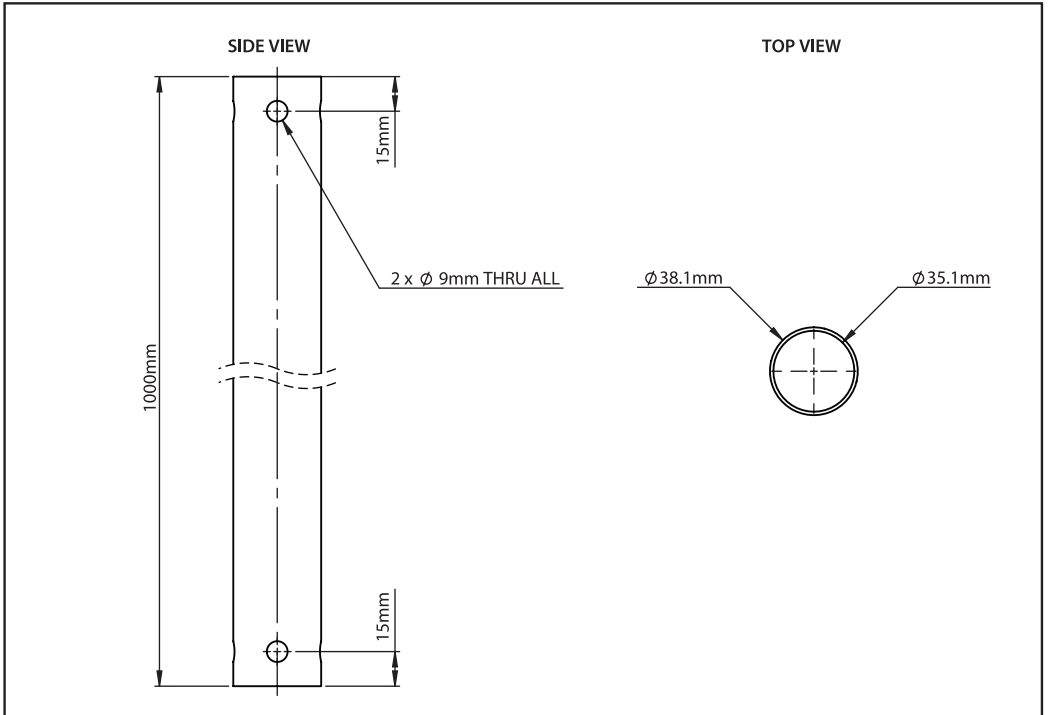

# BT5935-100

1M POLE (Ø38MM)

USE WITH A BT5920 MOUNT

## PARTS LIST

ITEM	DESCRIPTION	QTY
1	POLE - L:100cm	1

**BT5935-100**

1M POLE (Ø38MM)

**PRODUCT DIMENSIONS****CONTACT:**[info@btechavmounts.com](mailto:info@btechavmounts.com)

©2020 B-Tech International Design & Manufacturing Ltd. All rights reserved.  
B-Tech AV Mounts is a division of B-Tech International Design & Manufacturing Ltd.  
B-Tech AV Mounts and the B-Tech logo are registered trade marks.  
All other brands and product names are trademarks of their respective owners.  
Photographs are for illustrative purposes only. E&OE.