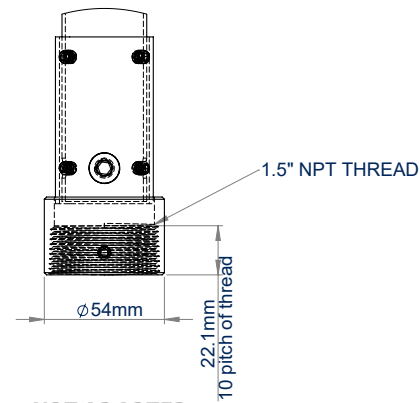

NPT ADAPTER
FRONT VIEW

PACKING INFORMATION

COLOUR:	ORDER REF:	EAN CODE:
White	BT5965-FD100W	5019318304996
White	BT5965-FD200W	5019318305009