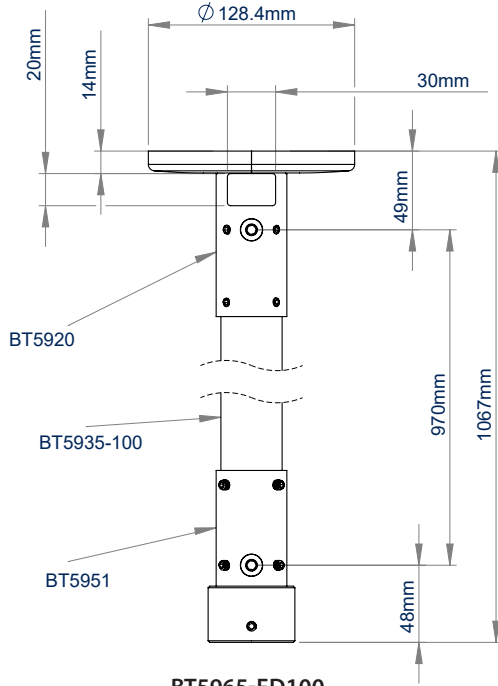

BT5965-FD100
FRONT VIEW