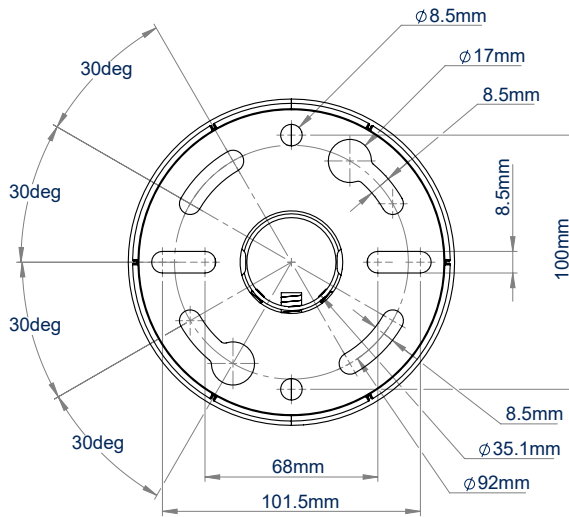

CEILING MOUNT
TOP VIEW