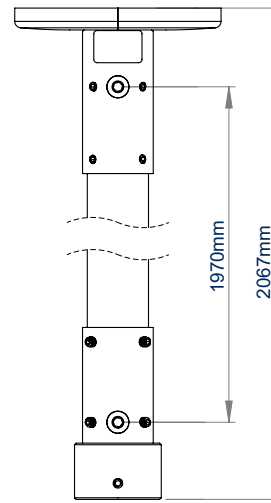

BT5965-FD200
FRONT VIEW